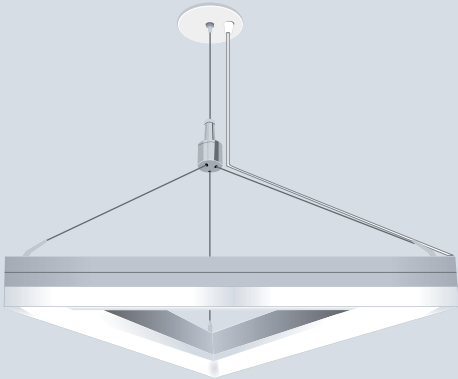

TRIANGULO

P **PRIMUS**
Shining Brighter, Together!

MOUNTING OPTIONS

SC – STRAIGHT CABLES STYLE

PC – PYRAMID CABLES STYLE

CC – CENTER CABLE STYLE

SM – SURFACE MOUNT

SPECIFICATIONS

DESCRIPTION

Architectural LED triangle patterns available with down light or up light.

HOUSING

Extruded aluminum housing, 1 3/8" or 2" wide.

FINISH

Powder coat satin or white finish standard. Custom finish optional.

LENS

Three styles; White frosted acrylic, for smooth uniformity and no pixelization.

LED DRIVER

Integral or remote (*Included*), universal voltage; 0-10V 1% dimming standard; custom programmable.

MOUNTING