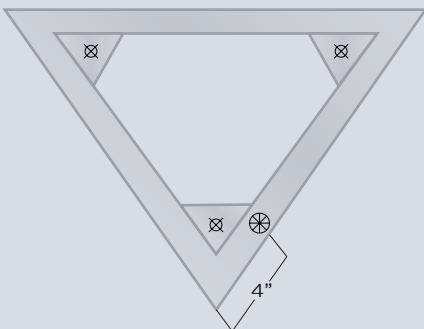

TRIANGULO

P **PRIMUS**
Shining Brighter, Together!

MOUNTING OPTIONS

SC – STRAIGHT CABLES STYLE

PC – PYRAMID CABLES STYLE

CC – CENTER CABLE STYLE

SM – SURFACE MOUNT

SPECIFICATIONS

DESCRIPTION

Architectural LED triangle patterns available with down light or up light.

HOUSING

Extruded aluminum housing, 1 3/8" or 2" wide.

FINISH

Powder coat satin or white finish standard. Custom finish optional.