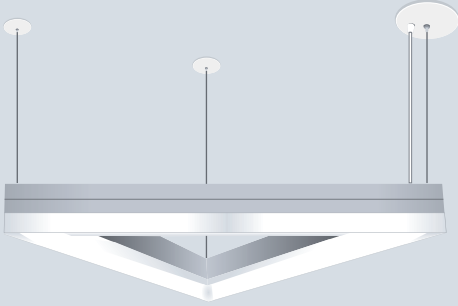

TRIANGULO

P **PRIMUS**
Shining Brighter, Together!

MOUNTING OPTIONS

SC – STRAIGHT CABLES STYLE

PC – PYRAMID CABLES STYLE

CC – CENTER CABLE STYLE

SM – SURFACE MOUNT

SPECIFICATIONS

DESCRIPTION

Architectural LED triangle patterns available with down light or up light.

HOUSING

Extruded aluminum housing, 1 3/8" or 2" wide.

FINISH

Powder coat satin or white finish standard. Custom finish optional.

LENS

Three styles; White frosted acrylic, for smooth uniformity and no pixelization.

LED DRIVER

Integral or remote (*Included*), universal voltage; 0-10V 1% dimming standard; custom programmable.

MOUNTING