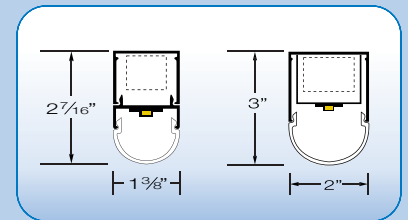

TR1 RLR
ROUND LENS

TR2 RLR
ROUND LENS