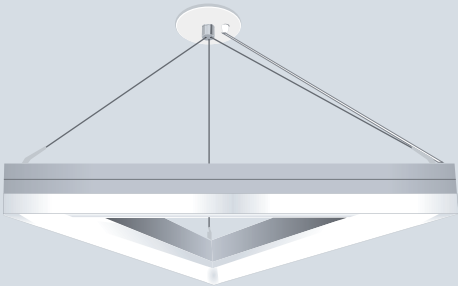

TRIANGULO

P **PRIMUS**
Shining Brighter, Together!

MOUNTING OPTIONS

SC – STRAIGHT CABLES STYLE

PC – PYRAMID CABLES STYLE

CC – CENTER CABLE STYLE

SM – SURFACE MOUNT

SPECIFICATIONS

DESCRIPTION

Architectural LED triangle patterns available with down light or up light.

HOUSING

Extruded aluminum housing, 1 3/8" or 2" wide.

FINISH

Powder coat satin or white finish standard. Custom finish optional.

LENS

Three styles; White frosted acrylic, for smooth uniformity and no pixelization.

LED DRIVER

Integral or remote (*Included*), universal voltage; 0-10V 1% dimming standard; custom programmable.

MOUNTING