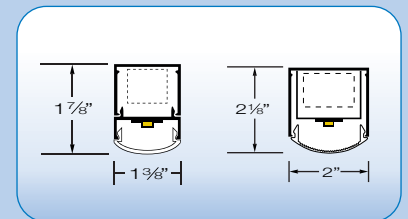

TR1 FRL
ROUND FLAT LENS

TR2 FRL
ROUND FLAT LENS