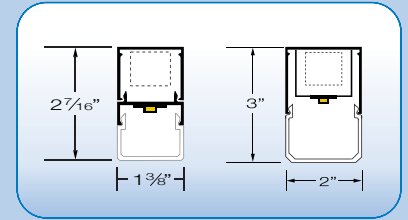

LENS OPTIONS

TR1 SQL
SQUARE LENS

TR2 SQL
SQUARE LENS