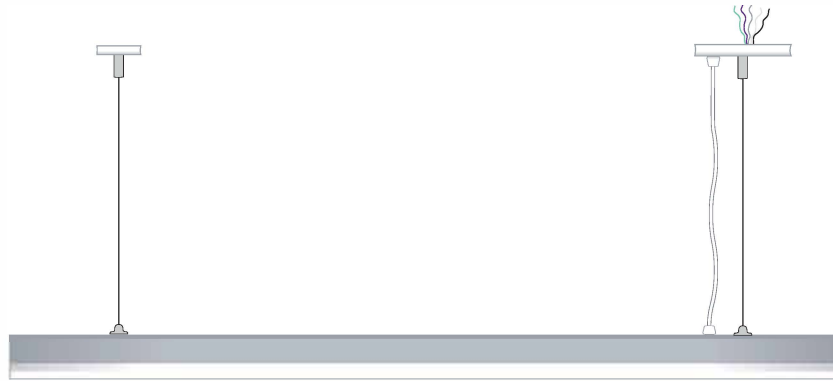

SUSPENSION KIT DETAILS

SK: 36", 48", 72"

NON-FEED SIDE ASSEMBLY

FEED SIDE ASSEMBLY

*Note: Any fixture over 8' will have a 3rd non-feed suspension point.

*Custom Cable Lengths Available