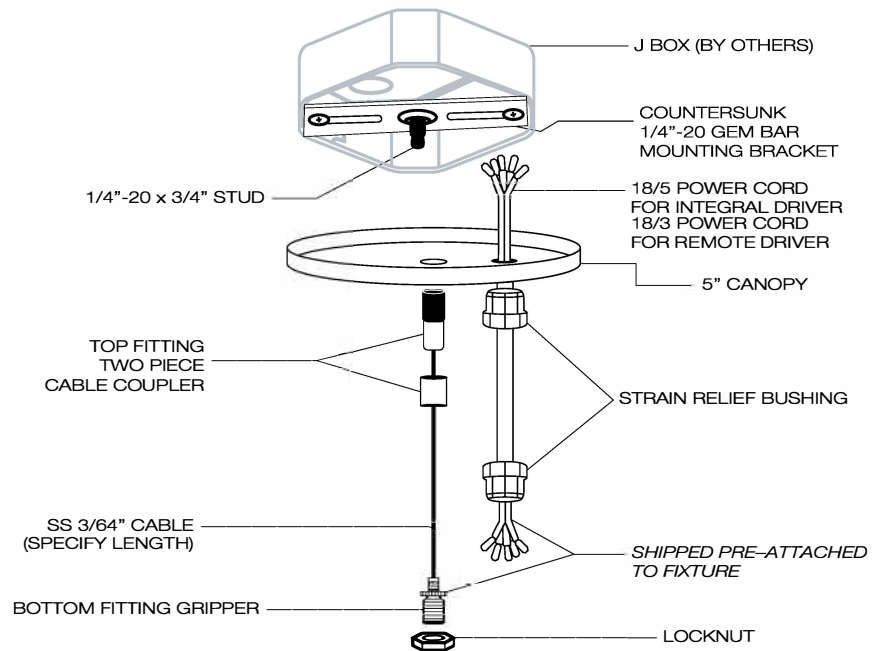

SUSPENSION KIT DETAILS

SK: 36", 48", 72"

NON-FEED SIDE ASSEMBLY

FEED SIDE ASSEMBLY

*Note: Any fixture over 8' will have a 3rd non-feed suspension point.

*Custom Cable Lengths Available