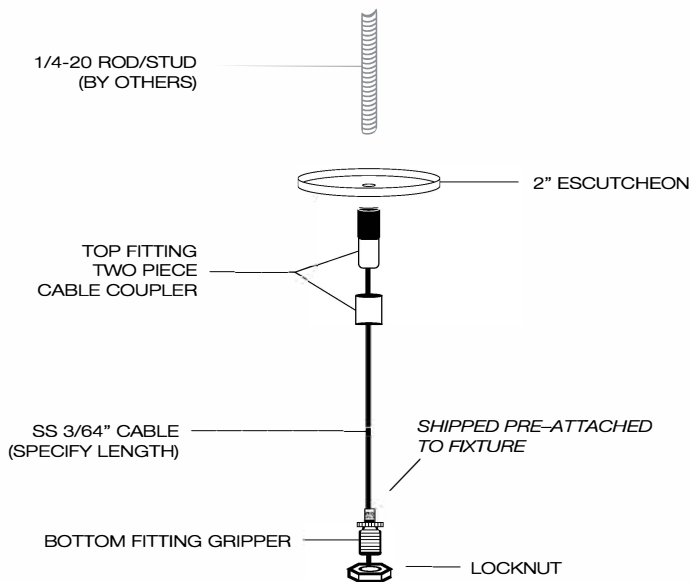

SUSPENSION KIT DETAILS

SK: 36", 48", 72"

NON-FEED SIDE ASSEMBLY

FEED SIDE ASSEMBLY

*Note: Any fixture over 8' will have a 3rd non-feed suspension point.

*Custom Cable Lengths Available