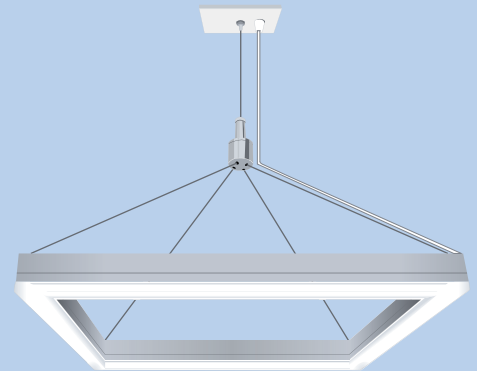

Q U A D R O

SPECIFICATIONS

DESCRIPTION

Architectural LED squares available with down light, up light, inside light or outside light options.

HOUSING

Extruded aluminum housing, 1 3/8" wide.

FINISH

Satin anodized or white paint finish standard. Custom finish optional.

LENS OPTIONS

SQL – SQUARE LENS

RLR – ROUND LENS

FRL – FLAT ROUND LENS

QUADRO 1 LED SERIES

WWW.PRIMUSLIGHTING.COM

MOUNTING OPTIONS

SC – STRAIGHT CABLES STYLE

PC – PYRAMID CABLES STYLE

CC – CENTER CABLE STYLE

SM – SURFACE MOUNT