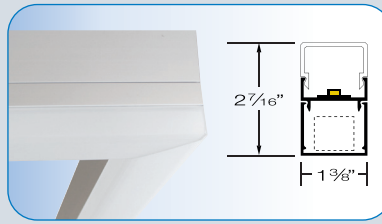

SPECIFICATIONS

DESCRIPTION

Architectural LED squares available with down light, up light, inside light or outside light options.

HOUSING

Extruded aluminum housing, 1 3/8" wide.

FINISH

Satin anodized or white paint finish standard. Custom finish optional.

LENS

Three styles, extruded acrylic, snap-on frosted widespread lens, smooth uniformity and no pixelization.

LED DRIVER

Integral or remote (*Included*), universal voltage; 0-10V dimming standard; custom programmable.

MOUNTING

Cable suspended and surface mount:

LED's

(LED boards) 50,000 hours. (L70), 85 CRI, by Nichia and Cree; 2700K, 3000K, 3500K and 4000K; Programmable output to greater than 1000L/FT

CERTIFICATION

ETL/CSA listed for damp locations.

LENS OPTIONS

SQL – SQUARE LENS