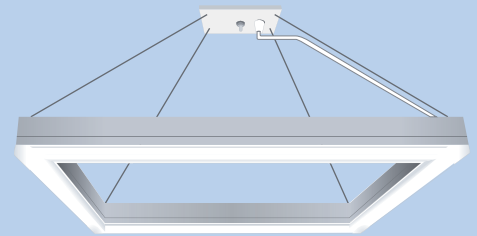

Q U A D R O

SPECIFICATIONS

DESCRIPTION

Architectural LED squares available with down light, up light, inside light or outside light options.

HOUSING

Extruded aluminum housing, 1 3/8" wide.

FINISH

Satin anodized or white paint finish standard. Custom finish optional.

LENS OPTIONS

SQL – SQUARE LENS

RLR – ROUND LENS

FRL – FLAT ROUND LENS

QUADRO 1 LED SERIES

WWW.PRIMUSLIGHTING.COM

MOUNTING OPTIONS

SC – STRAIGHT CABLES STYLE

PC – PYRAMID CABLES STYLE

CC – CENTER CABLE STYLE

SM – SURFACE MOUNT