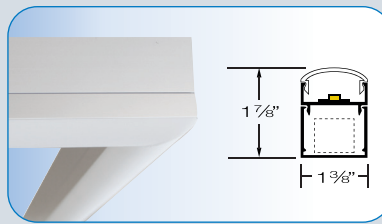

FRL – FLAT ROUND LENS