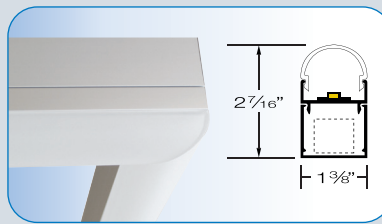

RLR – ROUND LENS