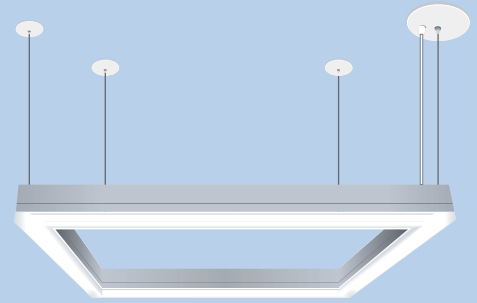

Q U A D R O

SPECIFICATIONS

DESCRIPTION

Architectural LED squares available with down light, up light, inside light or outside light options.

HOUSING

Extruded aluminum housing, 1 3/8" wide.

FINISH

Satin anodized or white paint finish standard. Custom finish optional.

LENS OPTIONS

SQL – SQUARE LENS

RLR – ROUND LENS

FRL – FLAT ROUND LENS

QUADRO 1 LED SERIES

WWW.PRIMUSLIGHTING.COM

MOUNTING OPTIONS

SC – STRAIGHT CABLES STYLE

PC – PYRAMID CABLES STYLE

CC – CENTER CABLE STYLE

SM – SURFACE MOUNT