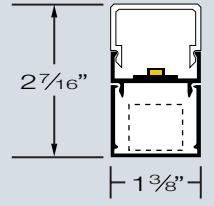

SPECIFICATIONS

LINEA 1 – FRL

LINEA 1 – RLR

LINEA 1 – SQL

HOUSING

Extruded aluminum housing up to 12' long. Continuous runs available.

FINISH

Satin anodized or white paint finish standard. Custom powder coat finish optional.

LENS

Snap on, extruded white frosted DR acrylic, with wide distribution and no pixelization.

LED DRIVER

Integral, universal voltage;
0-10V 1% or 10% standard
DALI Optional

OPTIONS

Architectural Endcaps
EM Packs

MOUNTING

Surface Mount
Wall Mount
Adjustable Mount
Cable Suspended

LED's

60,000 hours. (L70),
High uniformity, 85 CRI

Please see website for complete specifications

CERTIFICATION

ETL/CSA listed damp locations.