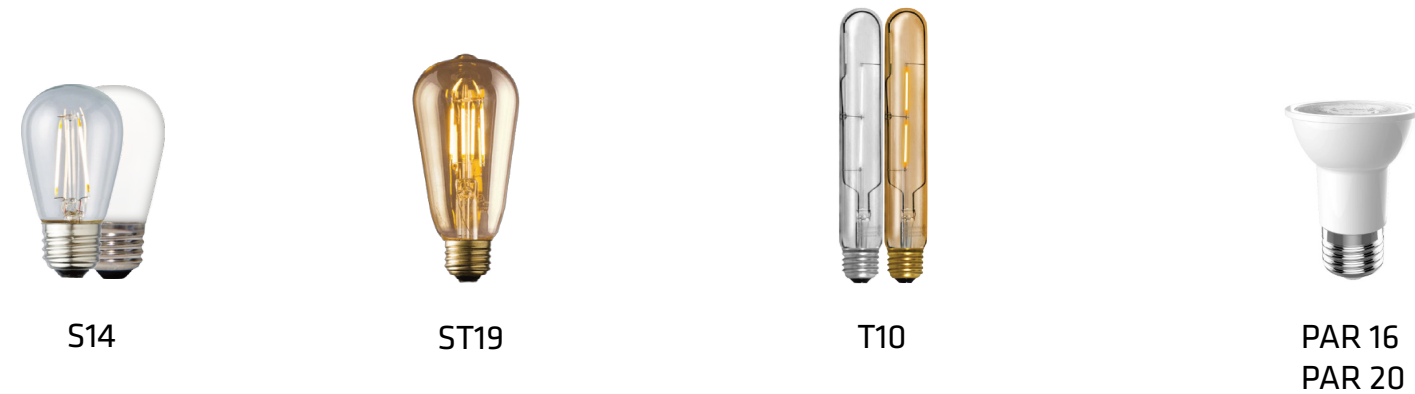

LAMP OPTIONS

FINISH OPTIONS

STANDARD LAMPS, 120V, MEDIUM BASE, WET RATED, OUTDOOR/INDOOR (INCLUDED)