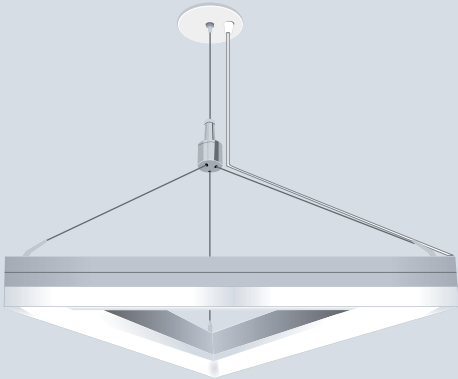

MOUNTING OPTIONS

SC – STRAIGHT CABLES STYLE

PC – PYRAMID CABLES STYLE

CC – CENTER CABLE STYLE

SM – SURFACE MOUNT

SPECIFICATIONS

DESCRIPTION

Architectural LED triangle patterns available with down light or up light.

HOUSING

Extruded aluminum housing, 1 3/8" or 2" wide.

FINISH

Powder coat satin or white finish standard. Custom finish optional.

LENS

Three styles; White frosted acrylic, for smooth uniformity and no pixelization.