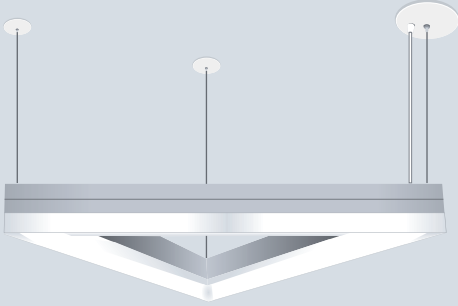

MOUNTING OPTIONS

SC – STRAIGHT CABLES STYLE

PC – PYRAMID CABLES STYLE

CC – CENTER CABLE STYLE

SM – SURFACE MOUNT

SPECIFICATIONS

DESCRIPTION

Architectural LED triangle patterns available with down light or up light.

HOUSING

Extruded aluminum housing, 1 3/8" or 2" wide.

FINISH

Powder coat satin or white finish standard. Custom finish optional.

LENS

Three styles; White frosted acrylic, for smooth uniformity and no pixelization.