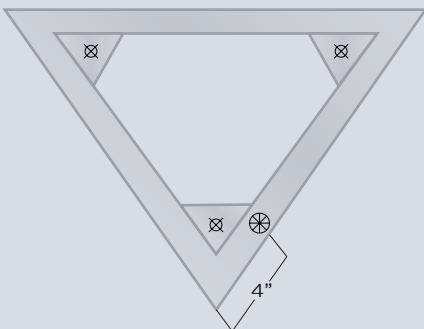

MOUNTING OPTIONS

SC – STRAIGHT CABLES STYLE

PC – PYRAMID CABLES STYLE

CC – CENTER CABLE STYLE

SM – SURFACE MOUNT

SPECIFICATIONS

DESCRIPTION

Architectural LED triangle patterns available with down light or up light.

HOUSING

Extruded aluminum housing, 1 3/8" or 2" wide.

FINISH

Powder coat satin or white finish standard. Custom finish optional.

LENS

Three styles; White frosted acrylic, for smooth uniformity and no pixelization.