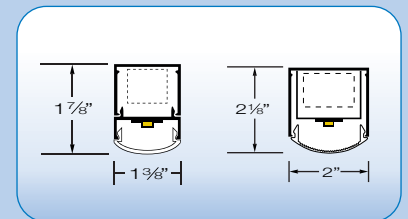

TR1 FRL
ROUND FLAT LENS

TR2 FRL
ROUND FLAT LENS

PRIMUS
Shining Brighter, Together!

TRIANGULO
LED SERIES

WWW.PRIMUSLIGHTING.COM