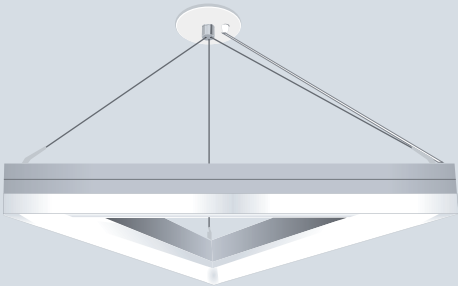

MOUNTING OPTIONS

SC – STRAIGHT CABLES STYLE

PC – PYRAMID CABLES STYLE

CC – CENTER CABLE STYLE

SM – SURFACE MOUNT

SPECIFICATIONS

DESCRIPTION

Architectural LED triangle patterns available with down light or up light.

HOUSING

Extruded aluminum housing, 1 3/8" or 2" wide.

FINISH

Powder coat satin or white finish standard. Custom finish optional.

LENS

Three styles; White frosted acrylic, for smooth uniformity and no pixelization.