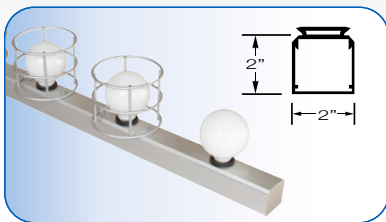

REFLECTION G LED

PRIMUS
Shining Brighter, Together!

REFLECTION G LED

HOUSING

Two piece snap together top/bottom extruded aluminum housing up to 12' long.

LAMPS

LED Lamps Available

SOCKETS

MB - Medium Base base phenolic sockets. Consult factory for candelabra sockets.

FINISH

Satin anodized or white paint finish standard. Custom finish optional.

CERTIFICATION

CONFIGURATION

Straight and Custom Patterns Available