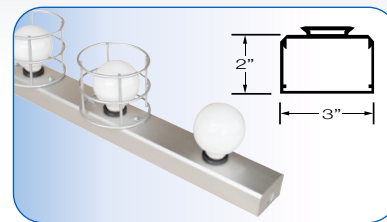

RG3-MB - MEDIUM BASE