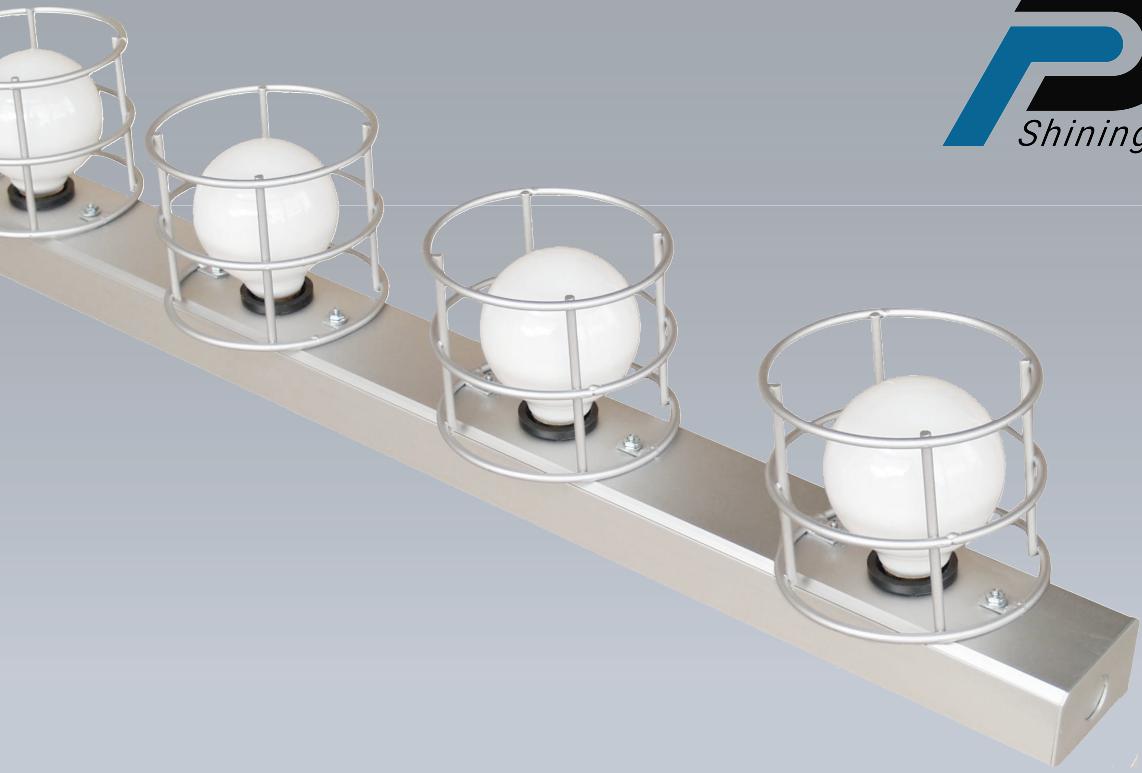

REFLECTION G LED

PRIMUS
Shining Brighter, Together!

REFLECTION G LED

HOUSING

Two piece snap together top/bottom extruded aluminum housing up to 12' long.

LAMPS

LED Lamps Available

SOCKETS

MB - Medium Base base phenolic sockets. Consult factory for candelabra sockets.

FINISH

Satin anodized or white paint finish standard. Custom finish optional.

CERTIFICATION

CONFIGURATION

Straight and Custom Patterns Available