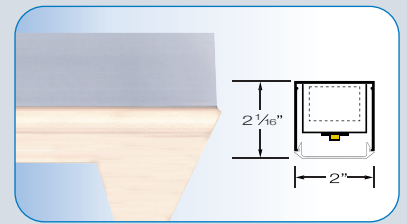

FL – FLAT LENS

QUADRO 2
LED SERIES