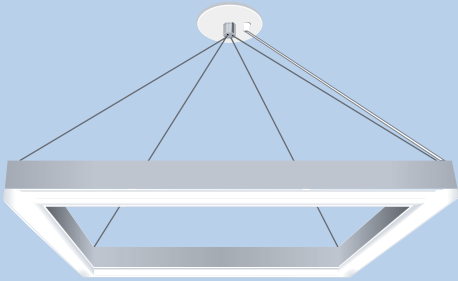

MOUNTING OPTIONS

SC – STRAIGHT CABLES STYLE

PC – PYRAMID CABLES STYLE

CC – CENTER CABLE STYLE

SM – SURFACE MOUNT

SPECIFICATIONS

DESCRIPTION

Architectural LED square patterns available with down light, up light, inside light or outside light options.

HOUSING

Extruded aluminum housing, 2" wide.
No visible hardware.

FINISH

Satin anodized or white paint finish standard. Custom finish optional.

LENS

Three styles; White frosted acrylic, smooth uniformity and no pixelization.