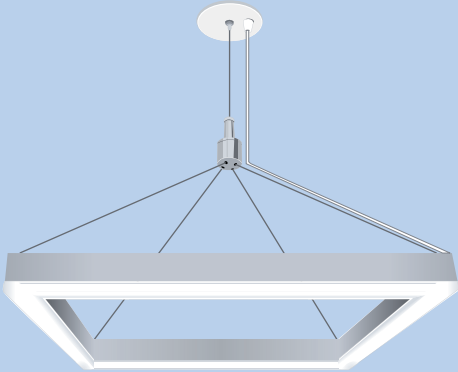

MOUNTING OPTIONS

SC – STRAIGHT CABLES STYLE

PC – PYRAMID CABLES STYLE

CC – CENTER CABLE STYLE

SM – SURFACE MOUNT

SPECIFICATIONS

DESCRIPTION

Architectural LED square patterns available with down light, up light, inside light or outside light options.

HOUSING

Extruded aluminum housing, 2" wide.
No visible hardware.

FINISH

Satin anodized or white paint finish standard. Custom finish optional.

LENS

Three styles; White frosted acrylic, smooth uniformity and no pixelization.