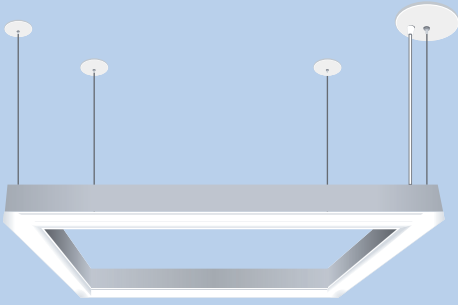

MOUNTING OPTIONS

SC – STRAIGHT CABLES STYLE

PC – PYRAMID CABLES STYLE

CC – CENTER CABLE STYLE

SM – SURFACE MOUNT

SPECIFICATIONS

DESCRIPTION

Architectural LED square patterns available with down light, up light, inside light or outside light options.

HOUSING

Extruded aluminum housing, 2" wide.
No visible hardware.

FINISH

Satin anodized or white paint finish standard. Custom finish optional.

LENS

Three styles; White frosted acrylic, smooth uniformity and no pixelization.