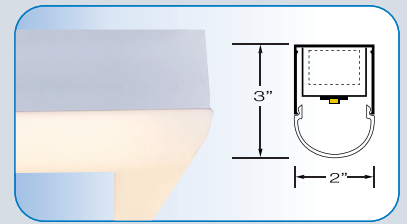

RLR – ROUND LENS