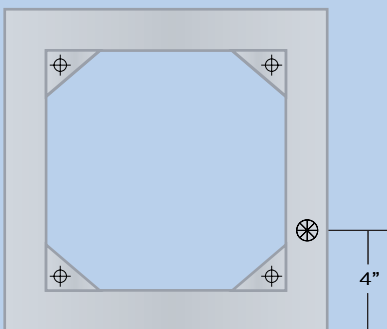

MOUNTING OPTIONS

SC – STRAIGHT CABLES STYLE

PC – PYRAMID CABLES STYLE

CC – CENTER CABLE STYLE

SM – SURFACE MOUNT

SPECIFICATIONS

DESCRIPTION

Architectural LED square patterns available with down light, up light, inside light or outside light options.

HOUSING

Extruded aluminum housing, 2" wide.
No visible hardware.

FINISH

Satin anodized or white paint finish standard. Custom finish optional.

LENS

Three styles; White frosted acrylic, smooth uniformity and no pixelization.