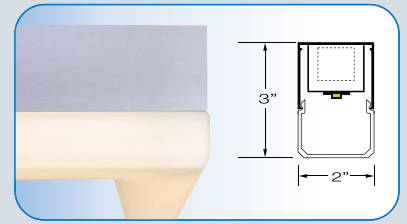

LENS OPTIONS

SQL – SQUARE LENS