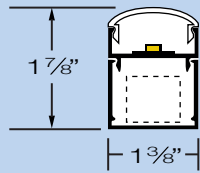

SPECIFICATIONS

LINEA 1 – FRL

LINEA 1 – RLR

LINEA 1 – SQL

HOUSING

Extruded aluminum housing up to 12' long. Continuous runs available.

FINISH

Satin anodized or white paint finish standard. Custom powder coat finish optional.

LENS

Snap on, extruded white frosted DR acrylic, with wide distribution and no pixelization.

LED DRIVER

Integral, universal voltage;
0-10V 1% or 10% standard
DALI Optional

OPTIONS

Architectural Endcaps
EM Packs

MOUNTING

Surface Mount
Wall Mount
Adjustable Mount
Cable Suspended

LED's

60,000 hours. (L70),
High uniformity, 85 CRI

Please see website for complete specifications

CERTIFICATION

ETL/CSA listed damp locations.