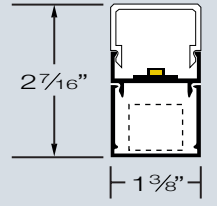

SPECIFICATIONS

LINEA 1 – FRL

LINEA 1 – RLR

LINEA 1 – SQL

HOUSING

Extruded aluminum housing up to 12' long. Continuous runs available.

FINISH

Satin anodized or white paint finish standard. Custom powder coat finish optional.

LENS

Snap on, extruded white frosted DR acrylic, with wide distribution and no pixelization.

LED DRIVER

Integral, universal voltage;
0-10V 1% or 10% standard
DALI Optional

OPTIONS

Architectural Endcaps
EM Packs

MOUNTING

Surface Mount
Wall Mount
Adjustable Mount
Cable Suspended

LED's

60,000 hours. (L70),
High uniformity, 85 CRI

Please see website for complete specifications

CERTIFICATION

ETL/CSA listed damp locations.