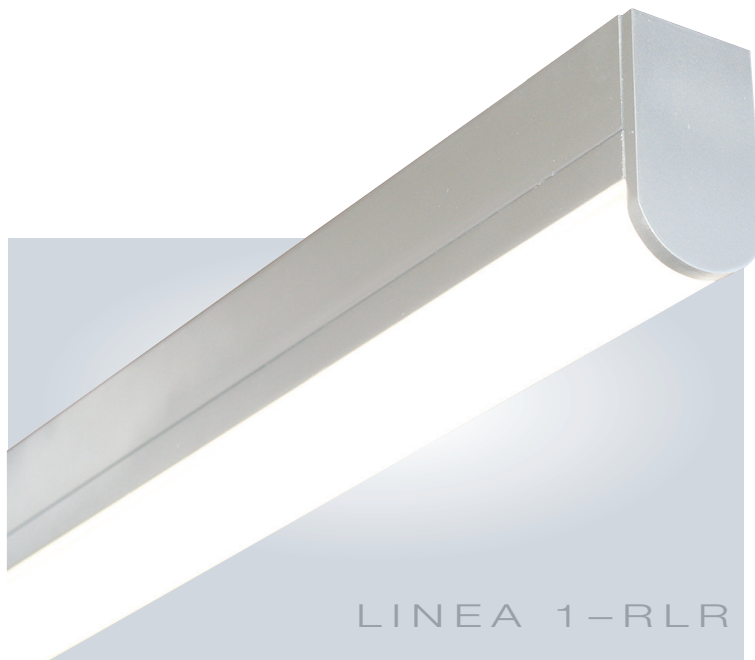

LINEA 1-FRL

# LINEA 1

LINEA 1-RLR

1 3/8" WIDE  
SERIES

LINEA 1-SQL

**SPECIFICATIONS**

**LINEA 1 – FRL**

**LINEA 1 – RLR**

**LINEA 1 – SQL**

**HOUSING**

Extruded aluminum housing up to 12' long. Continuous runs available.

**FINISH**

Satin anodized or white paint finish standard. Custom powder coat finish optional.

**LENS**

Snap on, extruded white frosted DR acrylic, with wide distribution and no pixelization.

ADJUSTABLE MOUNT

SURFACE MOUNT

WALL MOUNT

PENDANT MOUNT