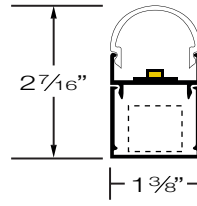

SPECIFICATIONS

LINEA 1 – FRL

LINEA 1 – RLR

LINEA 1 – SQL

HOUSING

Extruded aluminum housing up to 12' long. Continuous runs available.

FINISH

Satin anodized or white paint finish standard. Custom powder coat finish optional.

LENS

Snap on, extruded white frosted DR acrylic, with wide distribution and no pixelization.

LED DRIVER

Integral, universal voltage;
0-10V 1% or 10% standard
DALI Optional

OPTIONS

Architectural Endcaps
EM Packs

MOUNTING

Surface Mount
Wall Mount
Adjustable Mount
Cable Suspended

LED's

60,000 hours. (L70),
High uniformity, 85 CRI

Please see website for complete specifications

CERTIFICATION

ETL/CSA listed damp locations.